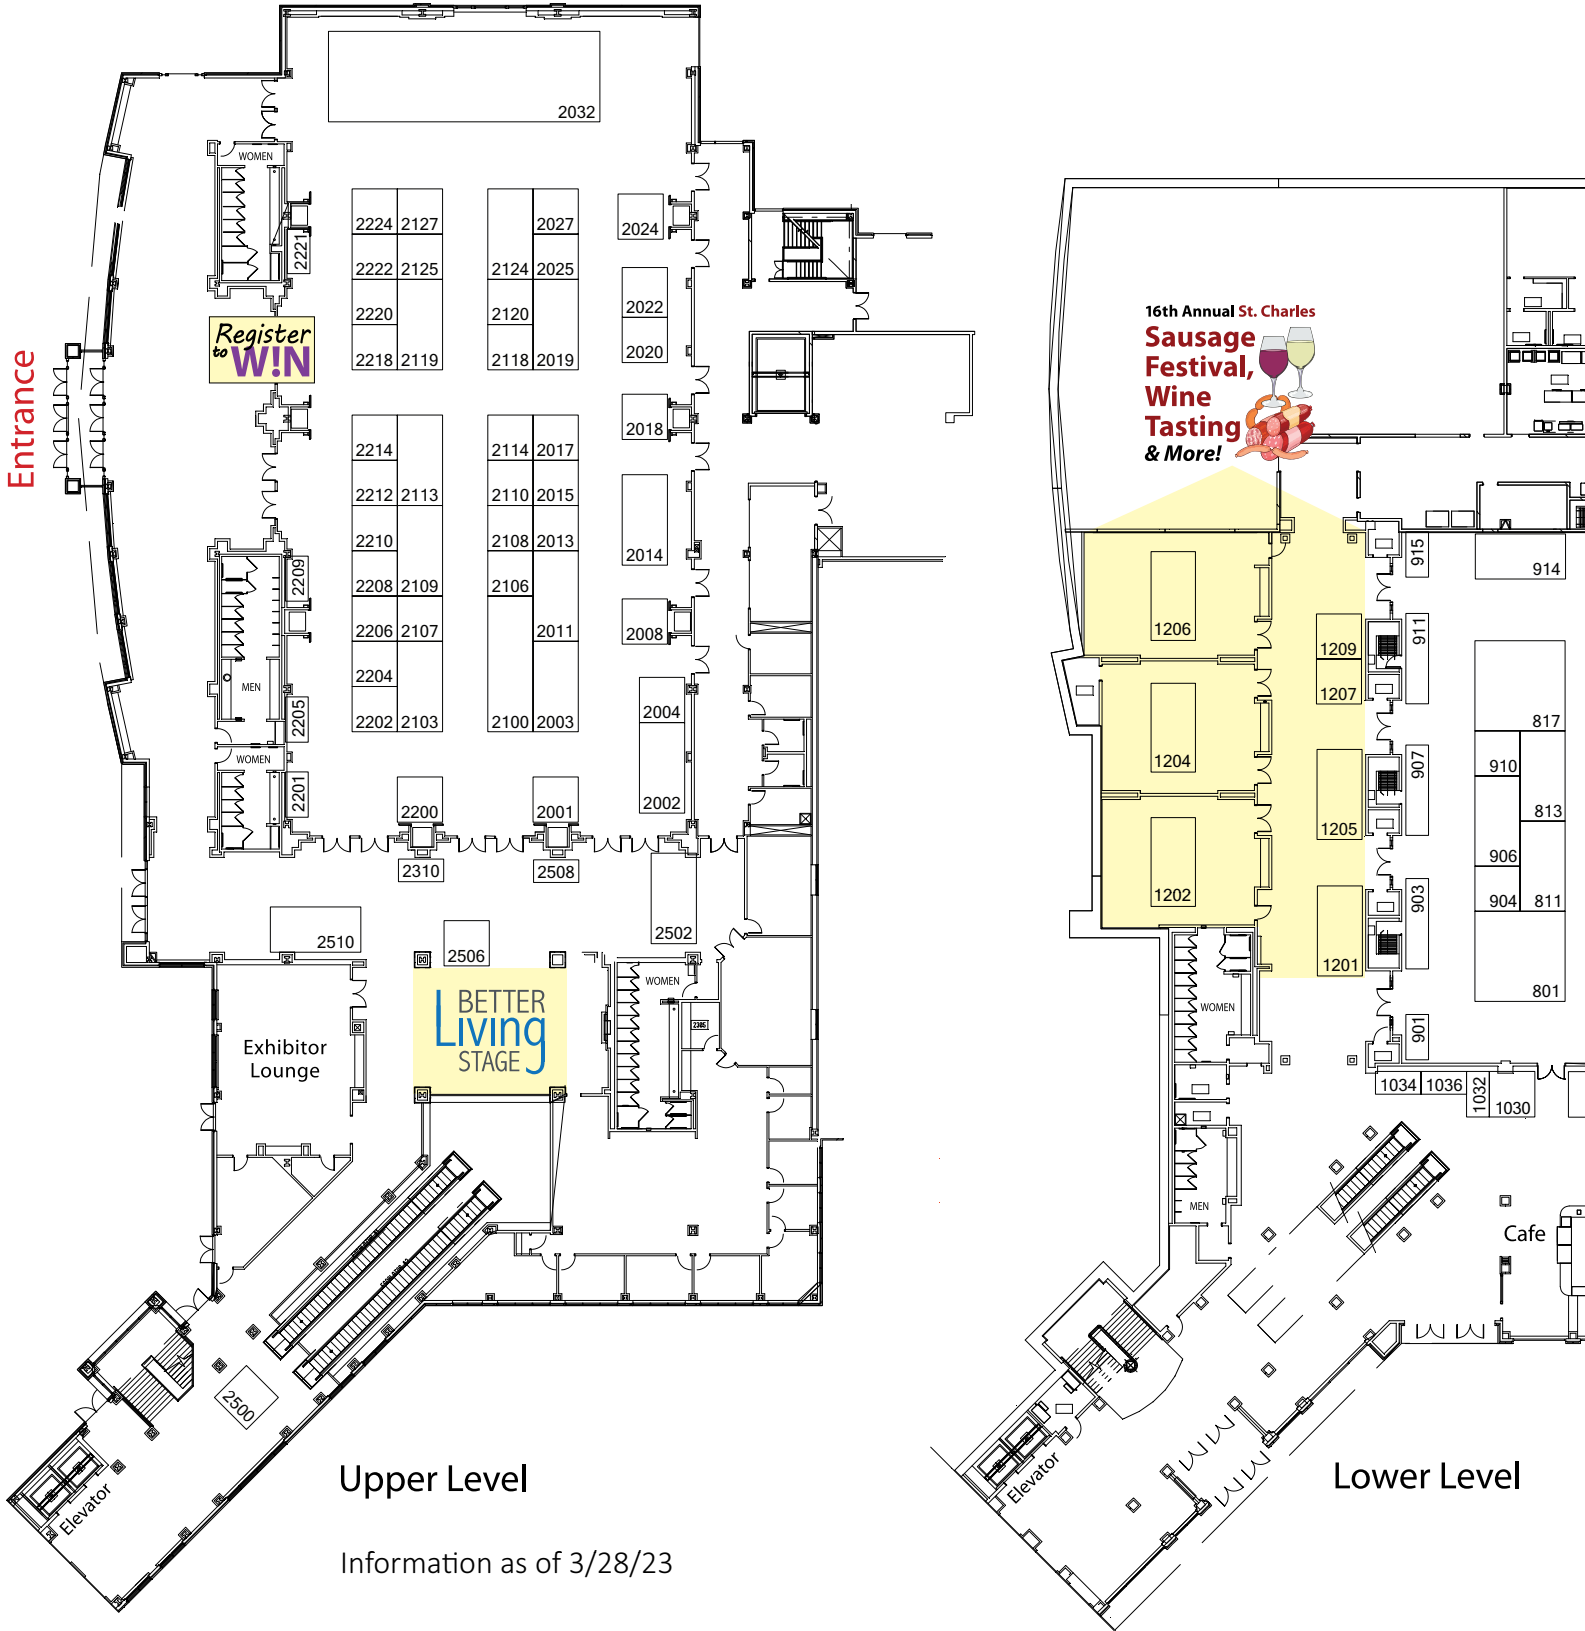

Garage Living	2110
Garden Green	612
Gateway Borders, LLC	2218
Gateway Fiber	2210
GatorGuard Concrete Coatings	2001
Gemstone Lights	
Bloom Lawn & Landscape	215
Greene Prairie Woodworks	1004
GRID, LLC	2212
The Grout Medic of St. Louis	1018
Gutter Helmet by Lednor Home Solutions	613
Habitat for Humanity of St. Charles County – ReStore	2011
Helio Solar Power	2106
Helitech Waterproofing & Foundation Repair	719
A Holistic Solution	321
HomeSource Custom Homes	1008
Hot Mess Salsa	2108
i3 Broadband	2127
Imber Pool + Outdoor	2222
Indian Creek Ironworks	903
Innovation X of Michigan	2008
Innovative Shade Solutions, LLC	506
Jacob Sunrooms, Exteriors & Baths	501
Jacuzzi Bath Remodel	2003
Kitchen Craft Cookware	615
Klaus Roofing St. Louis	415
Koala Insulation	2206
LaChance Vineyards	1205
Lawn & Landscape Solutions	5
LeafFilter Gutter Protection	108
Leafguard of St. Louis	505
Leafs Out Gutter Protection	2027
LP SmartSide Trim & Siding	109
Luminous Flooring, LLC	511
M & M Golf Cars, LLC	7
M&E Sales	700
Mattress World USA	317
Maverick SoftWash	2002
McManus Construction, Inc.	605
Meramec Hardscapes	1013
Metro Lawn Sprinklers & Landscapes	2114
Mid America Cabinet Refacing	1012
Midtown Home Improvements, Inc.	301
Midwest Carpet and Duct Cleaning	2310
Modern Solutions, LLC	616
Mold Solutions	707
Mosquito Shield	2017
Mosquito Squad of West St. Louis & Metro East	311
Nectar of the Vine	1207
Oberweis Dairy Home Delivery	915
Ohlemacher's Wisconsin Meat and Cheese Products, Inc.	1206
One Creative Group	1015
Outdoor Lighting Perspectives	309
Outdoor Oasis, LLC	603
The Pace Group, Inc.	1034
Patio Enclosures	2004
Patriot Sunrooms & Home Solutions	817
Perma Seal USA	608

Plank and Sons Woodworking	100
Prestige Pools and Spas	600, 703
Prestige Products Direct	119
Presto-X	2020
Pro Cabinets	2209
Quality Installation & Home Improvement	830
R&R Awnings	1036
RAISING SOLUTIONS, LLC	2025
ReBath	2506
Redfern Enterprises, Inc.	718
Reeds Metals	414
Renewal by Andersen	403
Renner Garage Door	410
Rhodes Custom Finishes	1029
Ron Hauser Enterprises, LLC	2502
Roots Plus	1032
Ryker Tools	2220
Sam The Concrete Man	2201
Scandinavian Designs Furniture	2119
Seal Smart, LLC	412
Second To None Beauty	515
Shade Your World	300
Shelby Roofing & Exteriors	2208
Show Me Soils	2013
Siding Repair Systems	720
Signature Stairways	305
Sit Means Sit	804
Small Batch Winery	1201
Something New	404
Spas and More!	Tent
Spectrum	836
St. Louis Epoxy Pourers, LLC	2125
STL Design and Build	1022
Stonebridge Roofing	702
Summer Accents Umbrellas By Water Canopy	2019
Sunsetter Awnings and Patio Covers	2221
Superior Fence and Rail of St. Louis	826
Superior Sleep Experience	101
T-Mobile	911
Timber & Ash Custom Kitchens	105
Total Tinting	2205
TRIMLIGHT ST. LOUIS	1007
Tuff Shed, Inc.	120
Two Men and a Spa Dolly	221, 2032
Ultrasteam Floor Restoration	904
Uncommon USA, Inc.	315
Unique Canine, LLC	1009
Universal Windows of St. Louis	1023, 2103
Valenti's Design, Build & Remodel	2100
Visionary Associates, Inc. / ATT Preferred Dealer	112
Vitt Heating and Cooling	2015
Wagner Roofing & Construction Solutions	408
Window Depot USA of St. Louis	602
Window World	201
Woods Basement Systems, Inc.	405
The Wright Door Company	2202
Zererez St. Louis	2024

Bold = Member, Home Builders Association of St. Louis and Eastern Missouri
Information as of 3/28/23

Thank You to Our Sponsors

Presenting Sponsor
& Official Siding Partner

Upper Level

Lower Level

Information as of 3/28/23